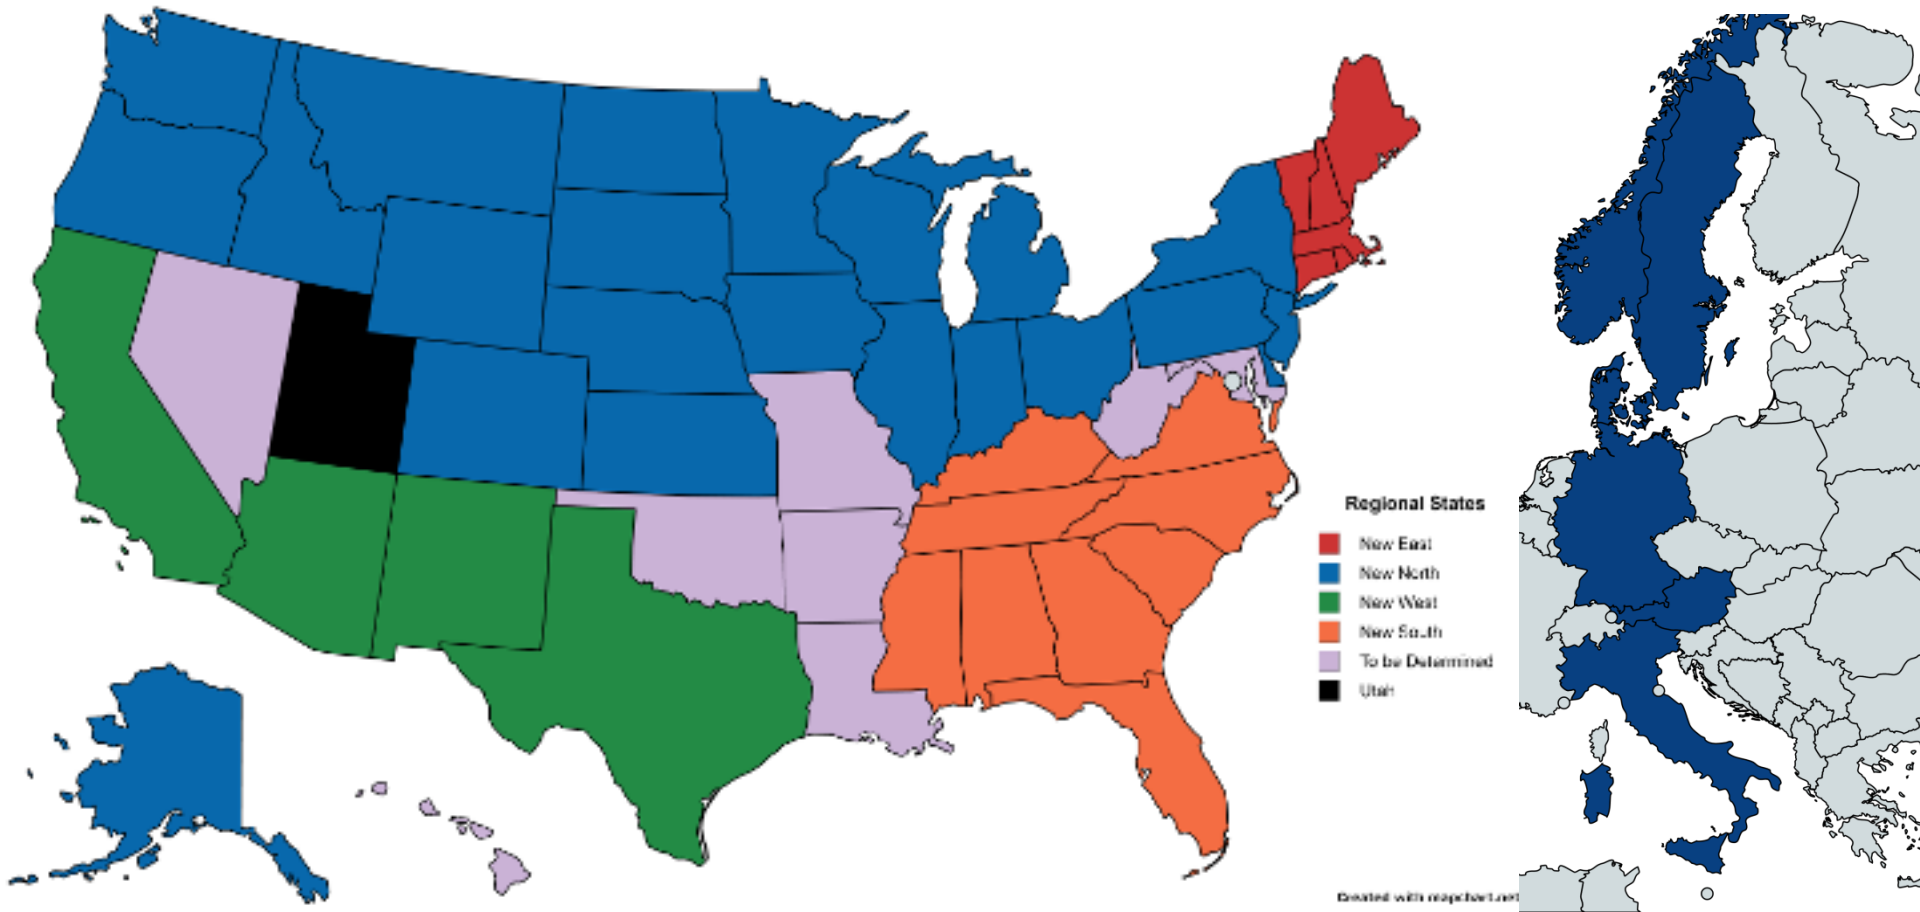

Back to Beautiful

ALPINE UNION

Suevi Germanic Tribe Migration

Counties where German-Americans are the largest ethnic group

Regional States

- New East
- New North
- New West
- New South
- To be Determined
- Utah

Counties where German-Americans are the largest ethnic group

Economist.com

SUEVI MIGRATION

Mutually-Agreed REGIONAL SECESSION

FORTRESS EUROPE

United Central European Family

FORTRESS EUROPE

Is GOOD Politics

Back to Beautiful

ALPINE UNION