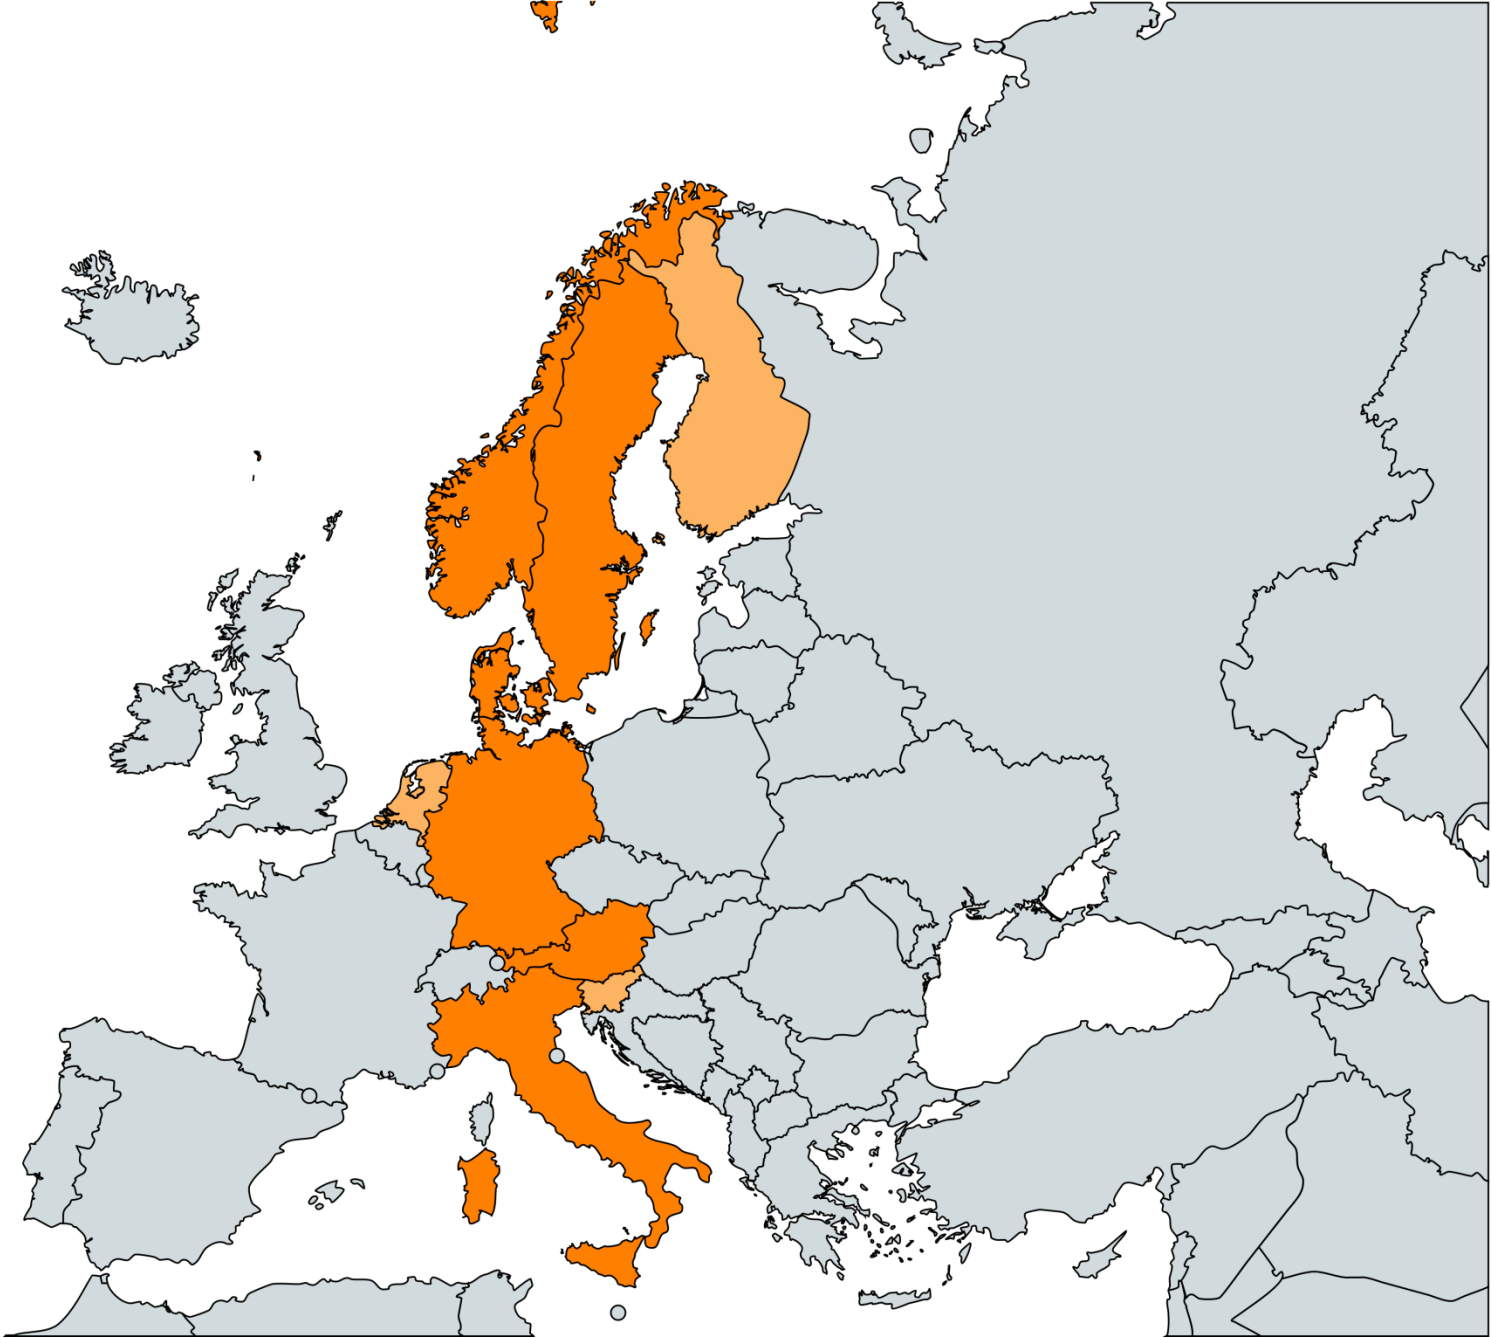

Back to Beautiful

ALPINE UNION

Suevi Germanic Tribe Migration

Counties where German-Americans are the largest ethnic group

Regional States

- New East
- New North
- New West
- New South
- To be Determined
- Utah

Counties where German-Americans are the largest ethnic group

Economist.com

SUEVI MIGRATION

Mutually-Agreed REGIONAL SECESSION

FORTRESS EUROPE

United Central European Family

FORTRESS EUROPE

Is GOOD Politics