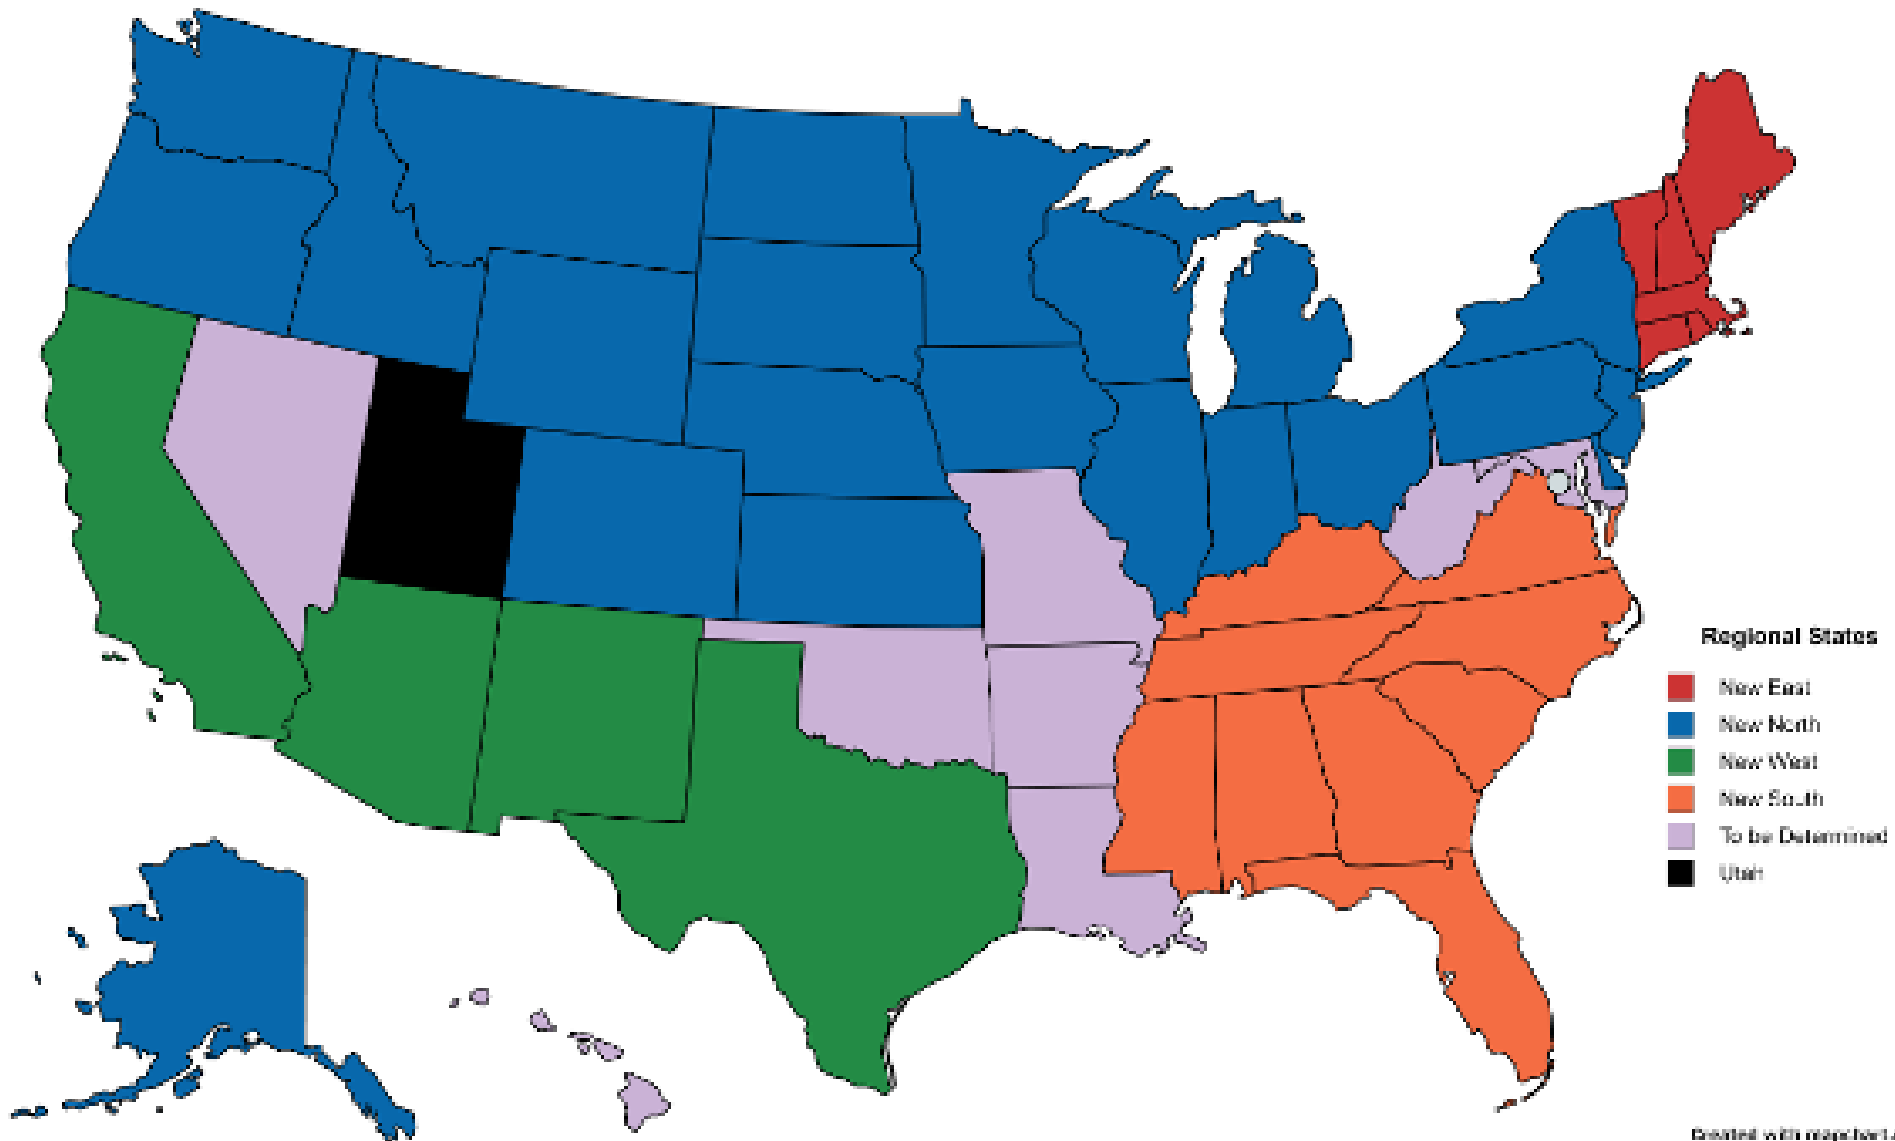

Back to Beautiful

ALPINE UNION

Suevi Germanic Tribe Migration

Counties where German-Americans are the largest ethnic group

Regional States

- New East
- New North
- New West
- New South
- To be Determined
- Utah

Counties where German-Americans are the largest ethnic group

Economist.com

SUEVI MIGRATION

Mutually-Agreed REGIONAL SECESSION

FORTRESS EUROPE

United Central European Family

FORTRESS EUROPE

Is GOOD Politics

Back to Beautiful

ALPINE UNION