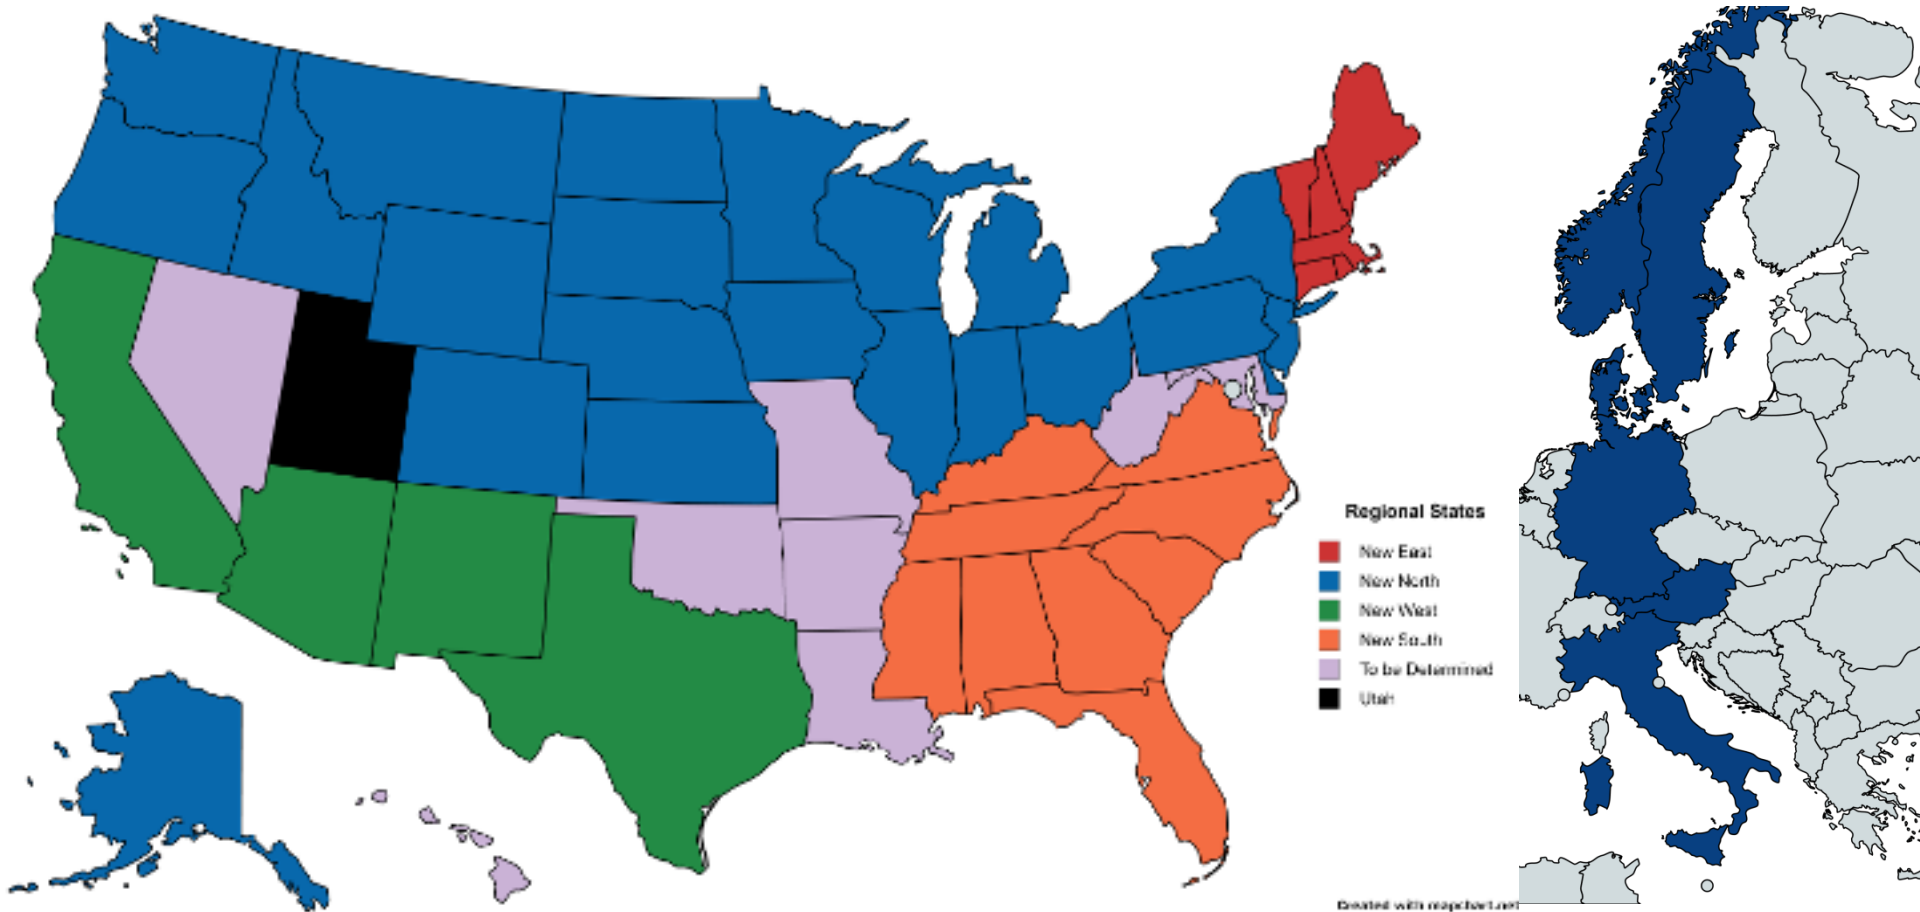

Back to Beautiful

ALPINE UNION

Suevi Germanic Tribe Migration

Counties where German-Americans are the largest ethnic group

Regional States

- New East
- New North
- New West
- New South
- To be Determined
- Utah

Counties where German-Americans are the largest ethnic group

Economist.com

SUEVI MIGRATION

Mutually-Agreed REGIONAL SECESSION

FORTRESS EUROPE

United Central European Family

FORTRESS EUROPE

Is GOOD Politics

Back to Beautiful

ALPINE UNION