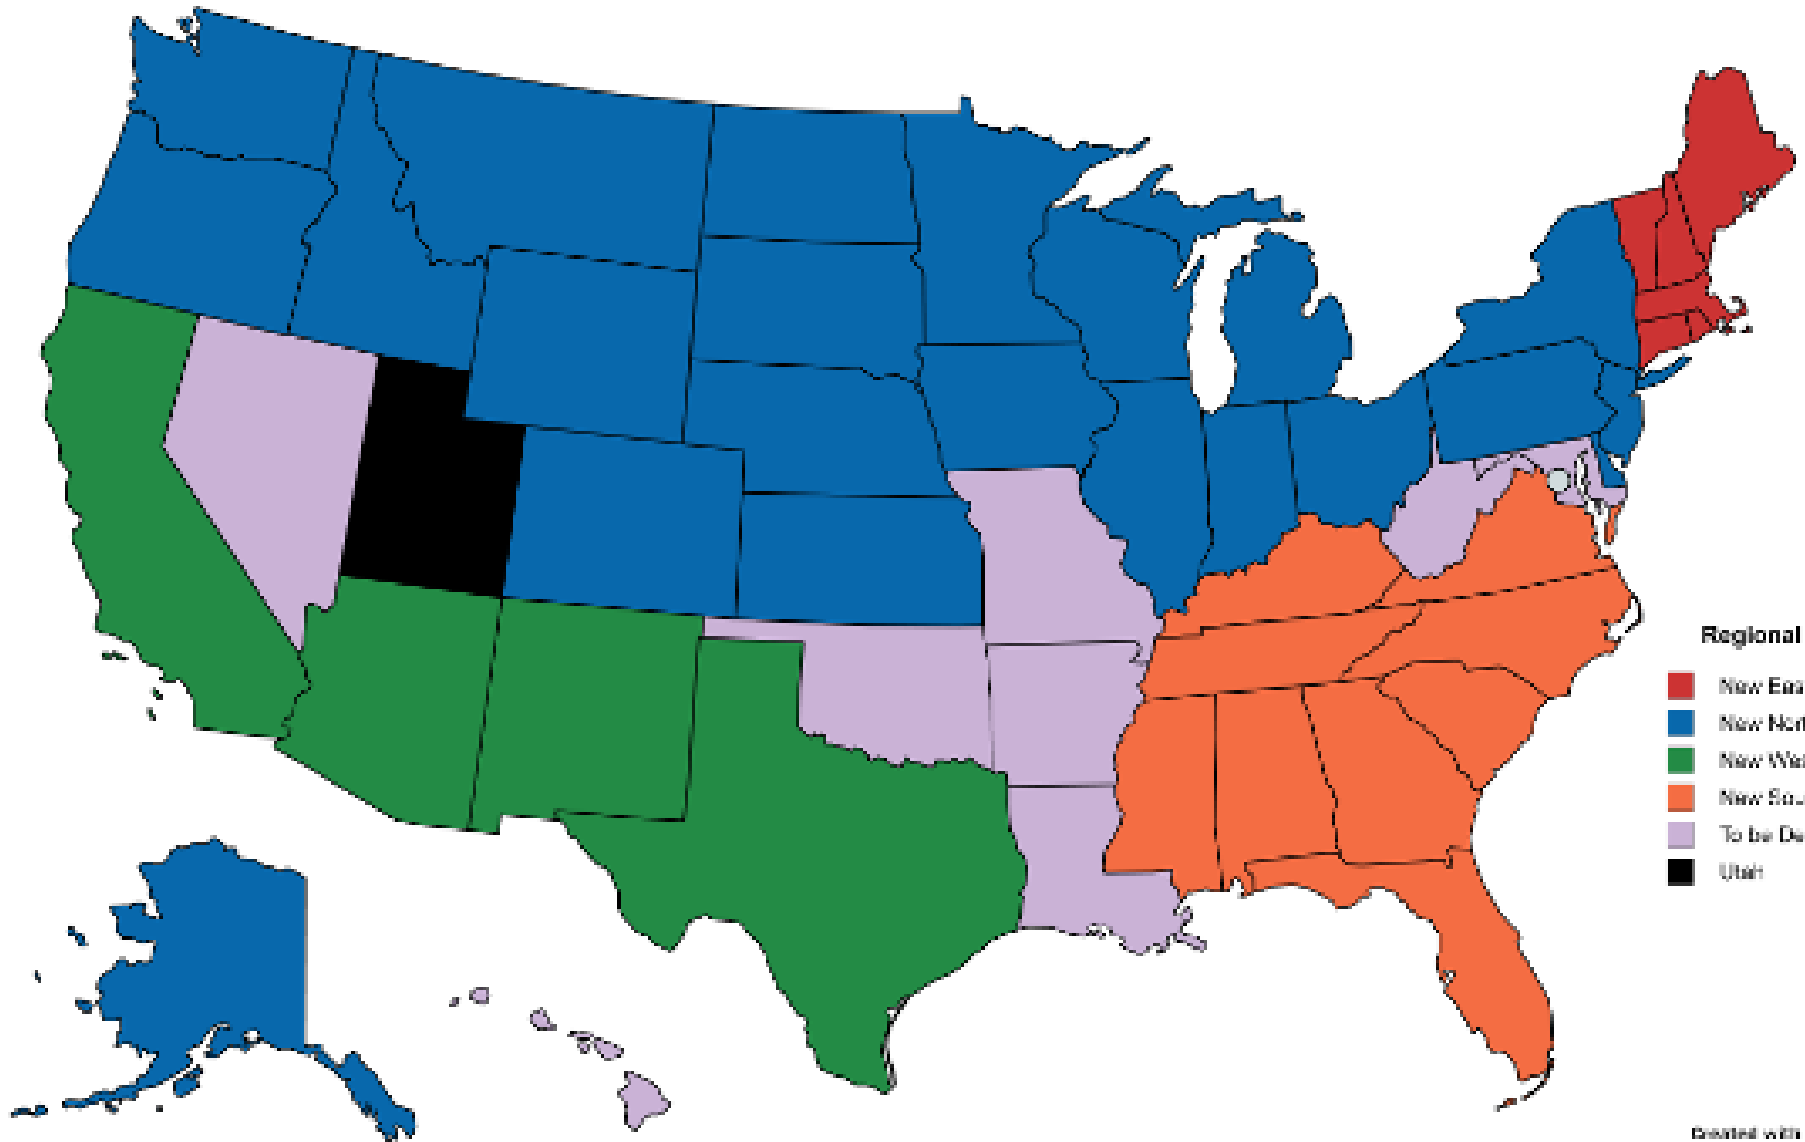

Back to Beautiful

ALPINE UNION

Suevi Germanic Tribe Migration

Counties where German-Americans are the largest ethnic group

Regional States

- New East
- New North
- New West
- New South
- To be Determined
- Utah

Counties where German-Americans are the largest ethnic group

Economist.com

SUEVI MIGRATION

Mutually-Agreed REGIONAL SECESSION

FORTRESS EUROPE

United Central European Family

FORTRESS EUROPE

Is GOOD Politics

Back to Beautiful

ALPINE UNION