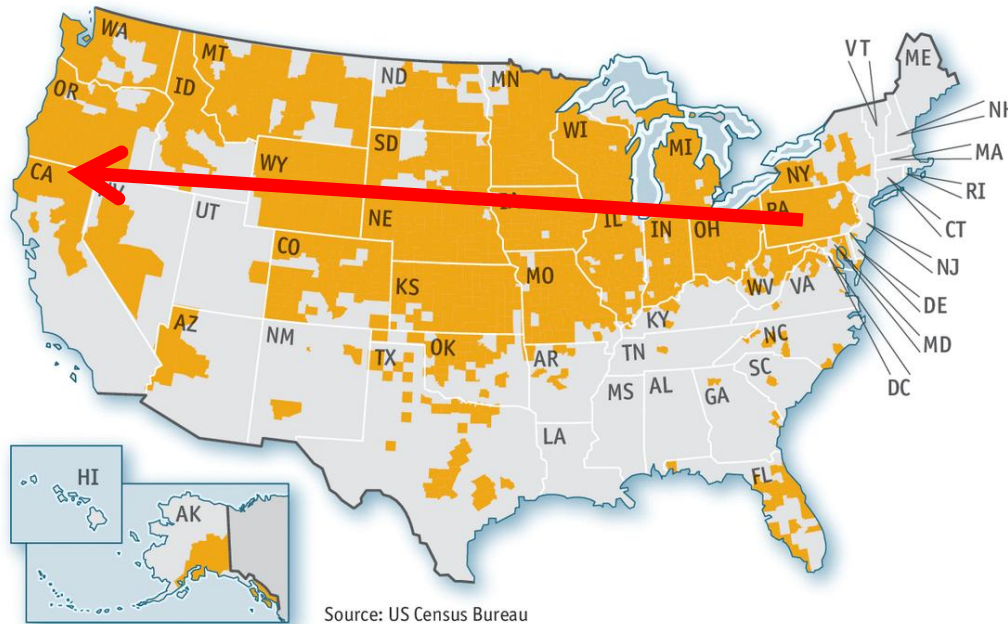

Back to Beautiful

ALPINE UNION

Suevi Germanic Tribe Migration

Counties where German-Americans are the largest ethnic group

Regional States

- New East
- New North
- New West
- New South
- To be Determined
- Utah

Counties where German-Americans are the largest ethnic group

Economist.com

SUEVI MIGRATION

Mutually-Agreed REGIONAL SECESSION

FORTRESS EUROPE

United Central European Family

FORTRESS EUROPE

Is GOOD Politics