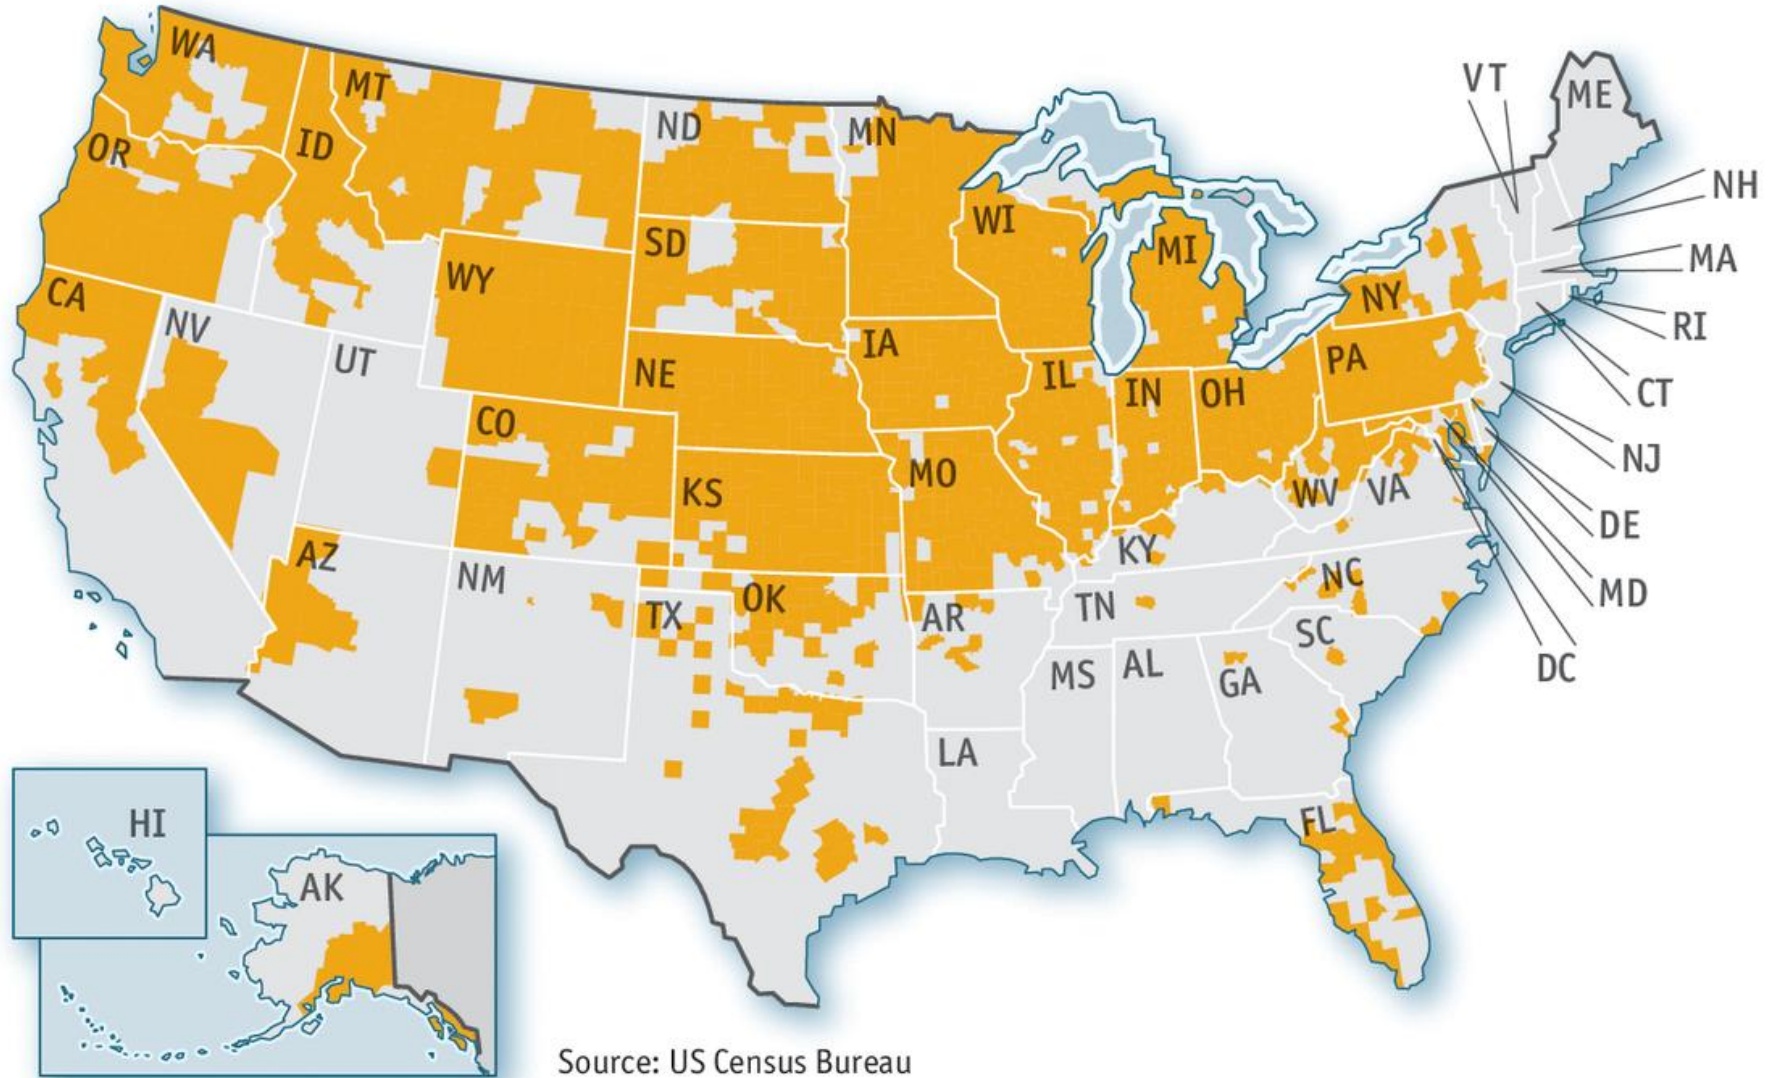

Back to Beautiful

ALPINE UNION

Suevi Germanic Tribe Migration

Counties where German-Americans are the largest ethnic group

Regional States

- New East
- New North
- New West
- New South
- To be Determined
- Utah

Counties where German-Americans are the largest ethnic group

Economist.com

SUEVI MIGRATION

Mutually-Agreed REGIONAL SECESSION

FORTRESS EUROPE

United Central European Family

FORTRESS EUROPE

Is GOOD Politics